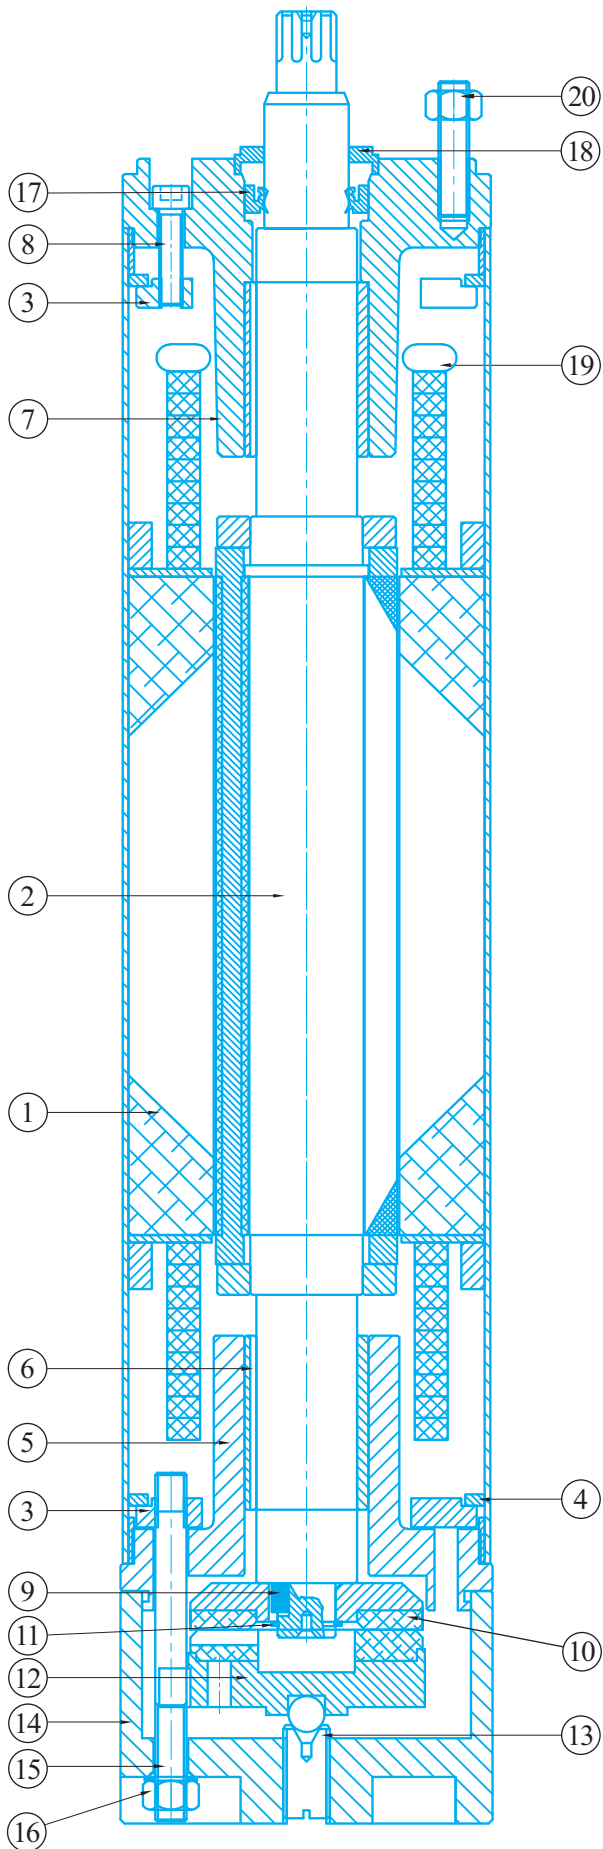

100mm SUB MOTOR (KR) PARTS LIST

S. NO.	DESCRIPTION
1.	STATOR ASSEMBLY
2.	ROTOR ASSEMBLY
3.	STUD RING LOWER, UPPER
4.	SNAP RING
5.	HOUSING LOWER
6.	BUSH-HOUSING
7.	HOUSING UPPER
8.	ALLEN SCREW FOR UP. HOUSING
9.	KEY - 5 x 5 x 8
10.	THRUST BEARING PAD
11.	CIRCLIP - A14
12.	THRUST BEARING BOTTOM
13.	TREAD PIN
14.	BASE
15.	STUD FOR BASE
16.	NUT
17.	OIL SEAL
18.	SAND GUARD
19.	STATOR WINDING
20.	STUD & NUT FOR SUC. HOUSING